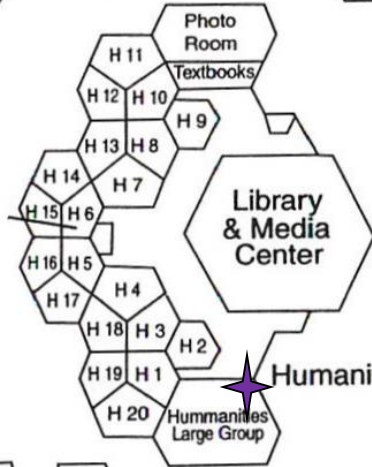

Escolar

Back Parking Lot

FOOD

CHECK-IN

Front Parking Lot

- Theater - Adv & Heavy Performance
- Instrumental Room - Warm-up, Business Lab -Clinic
- Drama- Combo Performance & Clinic
- Vocal Room - Warm-up
- Game Gym Band GREEN divisions Perf & Clinic
- S 11- Warm-up
- Humanities Large Group- Perf & Clinic
- M7 Warm-up
- Student Center- Perf. & Clinic
- M1- Warm-up
- SLG- Performance & Clinic
- S9 Warm-up