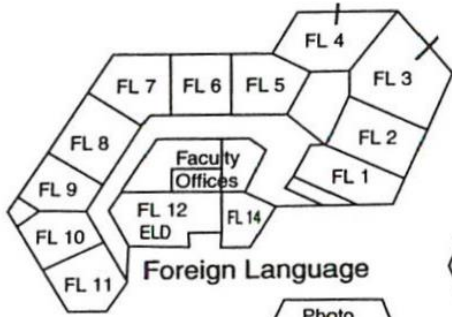

Escolar

Back Parking Lot

FOOD

CHECK-IN

Front Parking Lot

- Theater - Adv & Heavy Performance
- Instrumental Room - Warm-up, Business Lab -Clinic
- Drama- Combo Performance & Clinic
- Vocal Room - Warm-up
- Game Gym Band GREEN divisions Perf & Clinic
- S 11- Warm-up
- Humanities Large Group- Perf & Clinic
- M7 Warm-up
- Student Center- Perf. & Clinic
- M1- Warm-up
- SLG- Performance & Clinic
- S9 Warm-up