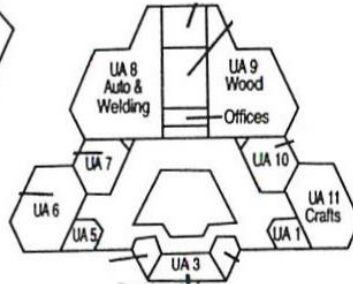

Escolar

Back Parking Lot

FOOD

CHECK-IN

Front Parking Lot

- Theater - Adv & Heavy Performance
- Instrumental Room - Warm-up, Business Lab -Clinic
- Drama- Combo Performance & Clinic
- Vocal Room - Warm-up
- Game Gym Band GREEN divisions Perf & Clinic
- S 11- Warm-up
- Humanities Large Group- Perf & Clinic
- M7 Warm-up
- Student Center- Perf. & Clinic
- M1- Warm-up
- SLG- Performance & Clinic
- S9 Warm-up